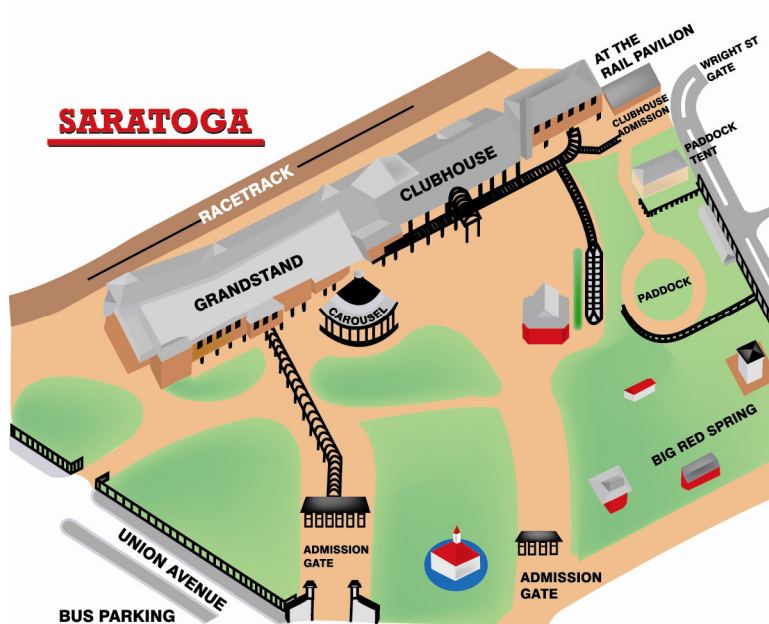

DIRECTIONS TO SARATOGA

TRAVELING BY CAR

*From **New York Metropolitan Area:***

New York Thruway (I-87) to Exit 24 at Albany, then the Northway (I-87) to Exit 14. West on NY Route 9P, just outside the track gates. The track can also be reached by an alternate route, leaving the Northway at Exit 13N - US Route 9.

*From **Western New York:***

New York Thruway (I-90) to Exit 28 at Fultonville (Route 30A), to Johnstown and Route 29E to Saratoga Springs; or New York Thruway to Exit 27 at Amsterdam, Route 67E to Ballston Spa and Route 50 to Saratoga Springs.

*From **Upstate and Canada:***

Northway (I-87) to Exit 14 to Saratoga Springs.

*From **Massachusetts and Connecticut:***

Mass. Turnpike to NY Thruway (I-90), north to Exit 24 (Albany), then Northway (I-87) to Exit 14.

*From **Vermont and New Hampshire:***

Route 40 to Schuylerville and Route 29 to Saratoga Springs.

BY BUS

Adirondack Trailways will provide bus service to and from Saratoga Race Course in 2006. Call (800) 858-8555 for fares and schedules.